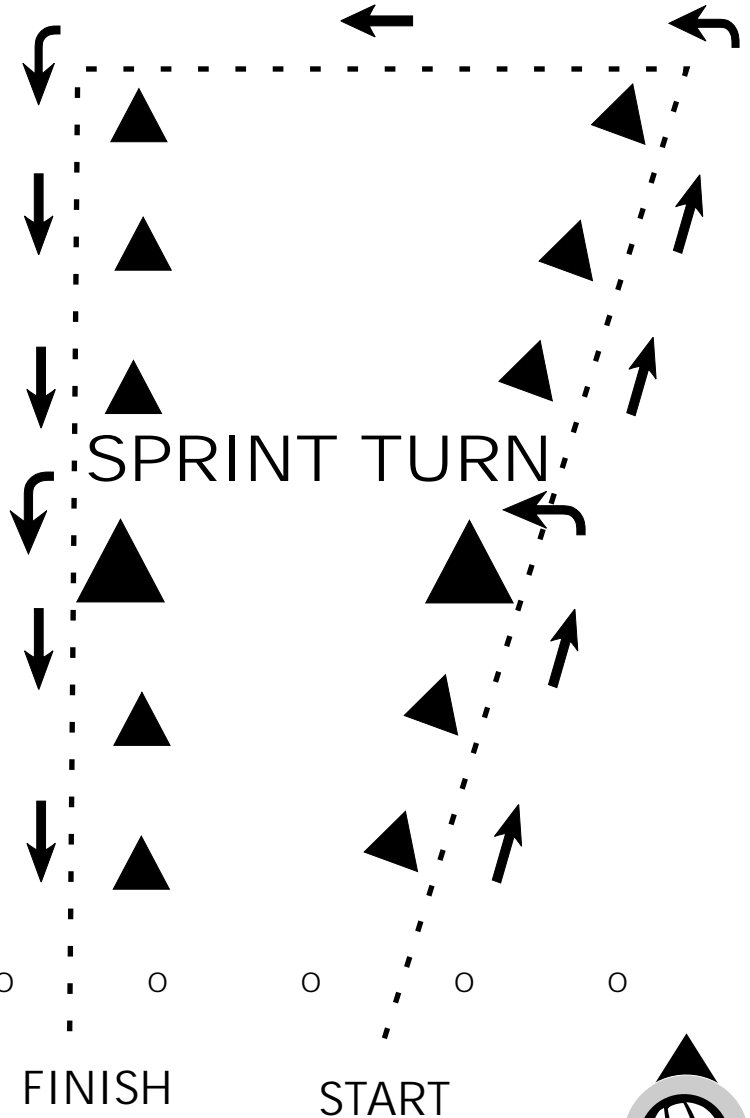

Central Florida Triathlon Series Clermont, FL

WAVE STARTS

*NOTE - Waves 1-3 are for International Distance Athletes.

1) 7:30am - YELLOW - Age Group Men 39 & Under
2) 7:35am - SILVER - Age Group Men 40 & Over
  Military Men
  All Clydesdales
3) 7:40am - PINK - All Age Group Women
  All Athena Athletes
  Military Women
  Relay Teams
4) 8:00am - RED - SPRINT - All Age Group Men & Clydesdales
5) 8:05am - WHITE - SPRINT - All Age Group Women & Athenas

Failure to start in the proper wave may result in disqualification!

P-E-R